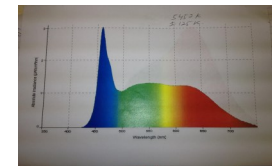

ETL Listed for USA and Canada

(3) 100 Watt LED Full Spectrum Chips

LED Full Spectrum Grow Light 18"H x 16"W

Full Spectrum Graph 3150 Kelvin, 97 CRI

Full Spectrum Graph 5600 Kelvin, 95 CRI

Complete Unit

Ordering Information For Aluminum HP4S 300W Grow Light — Example: HP4S-300W-WH-MV-3200