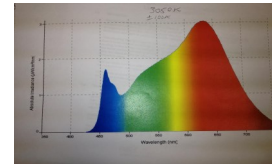

ETL Listed for USA and Canada

(3) 100 Watt LED Full Spectrum Chips

LED Full Spectrum Grow Light 18"H x 16"W

Full Spectrum Graph 3150 Kelvin, 97 CRI

Full Spectrum Graph 5600 Kelvin, 95 CRI

Complete Unit

Ordering Information For Aluminum HP4S 300W Grow Light — Example: HP4S-300W-WH-MV-3200